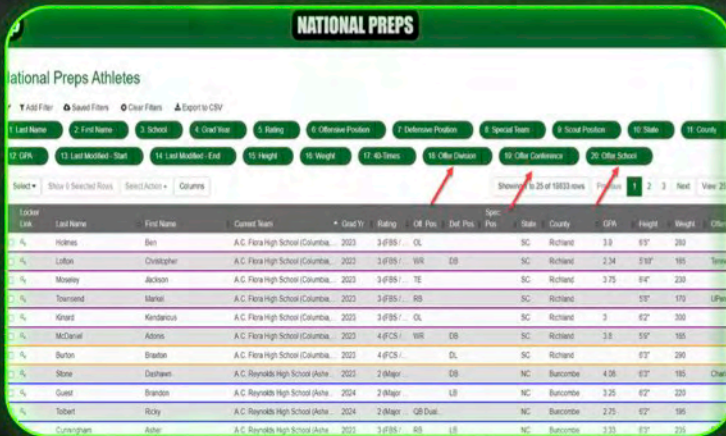

NATIONAL PREPS

2.0

PLAYER DATABASE &
RECRUIT MANAGEMENT

RECRUITING
REDEFINED

NATIONAL PREPS

2.0

PLAYER DATABASE

NEW ENHANCED DATABASE

- 22K+ ATHLETES NATIONALLY
- OFFER-TRACKER UPDATED EVERY 4 HOURS
- ABILITY TO FILTER BY:
 - DIVISION (POWER 5, GROUP OF 5, FCS, DII, DIII, NAIA)
 - CONFERENCE
 - SCHOOL

EMAIL & TWITTER NOTIFICATIONS

DAILY EMAILS