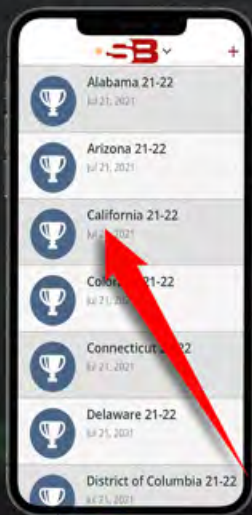

NATIONAL PREPS

MOBILE SCOUTING APP

Introducing the National Preps-SportsBoard (NP-SB) Mobile App, the first mobile app that:

- Is accessible with or without connectivity (on the field, in the office, in a basement or a cinderblock building; anywhere with challenging connectivity conditions).
- Allows your coaches to collect videos, photos, notes & measurements during open evaluation & recruiting periods using our App vs doing the same and texting the data in to your staff.

SEARCH STATE & SCHOOL

- After you send us an export from your recruiting database of all of the prospects on your recruiting board, we will import that list into your private NP-SB account (a completely different account from the account you have for NP's scouting service). Your prospect list will be organized by State.
- When a coach goes on the road, select the State where the high schools are located.
- After selecting California, the high schools which your recruits play for appear on the screen.