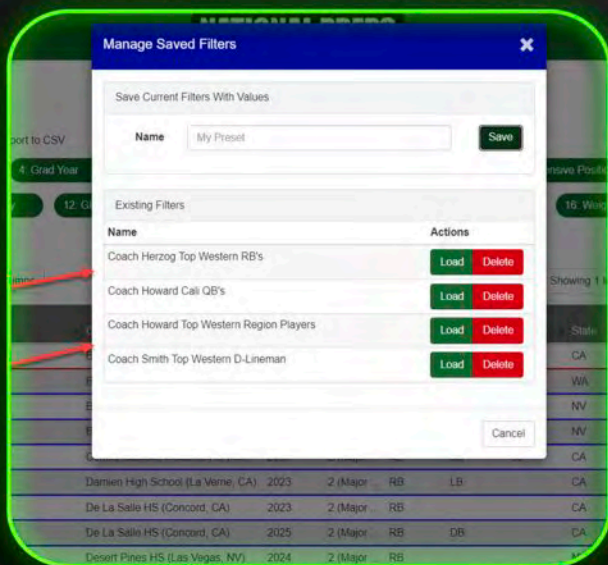

SAVED SEARCHES

- SEARCH PLAYERS USING POWERFUL FILTERING OPTIONS
- SAVE YOUR SEARCHES FOR RE-USING IN THE FUTURE
- DRIVE YOUR DAILY EMAILS FROM YOUR SAVED SEARCH CRITERIA