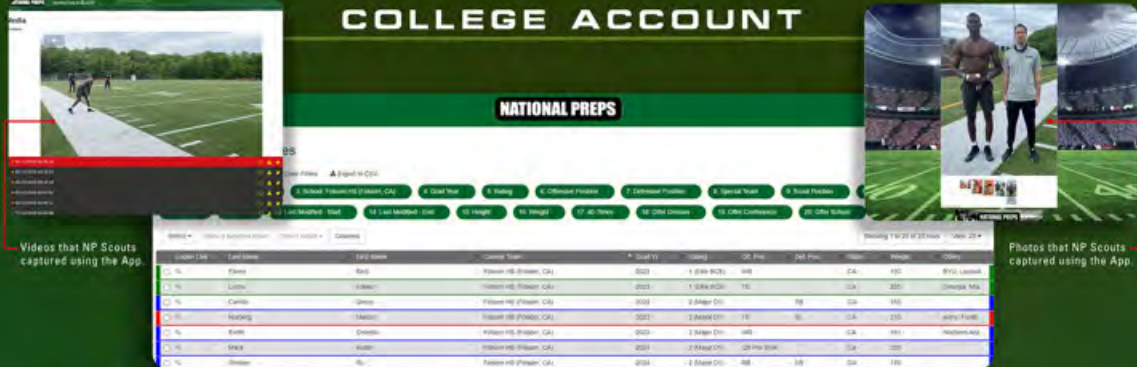

COLLEGE ACCOUNT

- All of the data your coaches capture AUTOMATICALLY syncs with your NP-SB account.
- You can use the app to capture all of your data regardless of connectivity status. If you are on-line, the app will sync every ~30 seconds; if you are off-line, the app will AUTOMATICALLY sync when it detects connectivity.
- When the sync completes, all of the data will be organized AUTOMATICALLY.

BENEFITS

No more text bombs from coaches while they are on the road containing notes, videos and photos, which require the support staff to pull all-nighters to organize.

On or off the field, speed and efficiency are two of the key factors driving success and wins. By using NP-SB, you will increase speed and efficiency in recruiting, which accelerates your recruiting process, increases your chances of signing your top recruits and, ultimately, winning!

Contact your National Preps Account Manager to START TODAY!