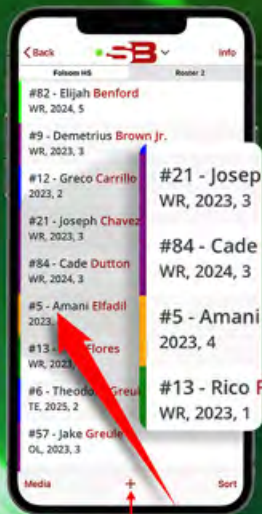

VIEW ROSTERS & SHORTCUTS

- After selecting Folsom High School, the athletes who are on your recruiting board appear.
- Notice the position, grad year and color-coded ranking group/status below each athlete's name.
- Swipe right to left on the athlete's name to collect:
  - notes
  - photos
  - video clips
  - audio notes
  - testing & measurement data
- Notice the '+' sign at the bottom so that coaches can add a player and data about that player not previously on your recruiting board.