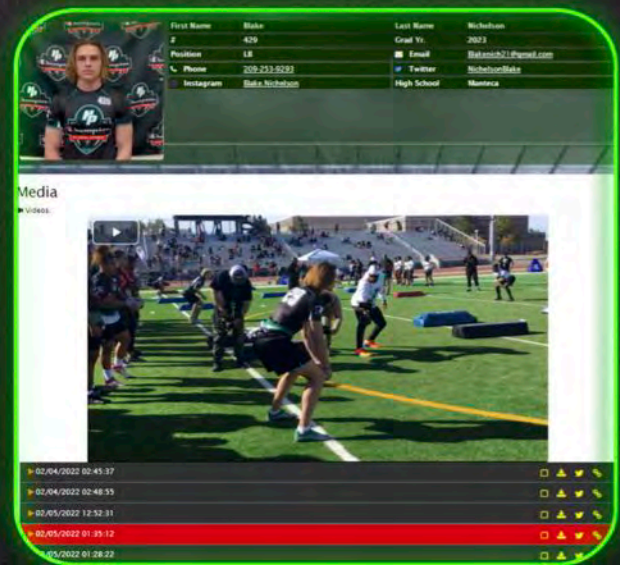

VIDEO LIBRARY

- VIDEO CLIPS TAKEN AT SHOWCASES, HIGH SCHOOL PRACTICES AND 7-ON-7 TOURNAMENTS
- SHOWCASE VIDEOS OF DRILLS ALL INTEGRATED INTO PLAYER PROFILE LOCKER
- AUTO-PLAY FEATURE TAKES YOU THROUGH ALL VIDEOS AUTOMATICALLY
- ALL VIDEOS ARE DOWNLOADABLE FOR LOADING INTO YOUR RECRUITING/COMPLIANCE/VIDEO DATABASES