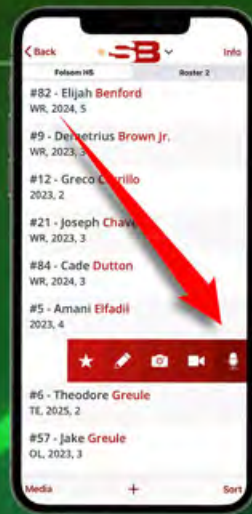

VIEW ROSTERS & SHORTCUTS

- After selecting Folsom High School, the athletes who are on your recruiting board appear.
- Notice the position, grad year and color-coded ranking group/status below each athlete's name.
- Swipe right to left on the athlete's name to collect:
  - notes
  - photos
  - video clips
  - audio notes
  - testing & measurement data
- Notice the '+' sign at the bottom so that coaches can add a player and data about that player not previously on your recruiting board.