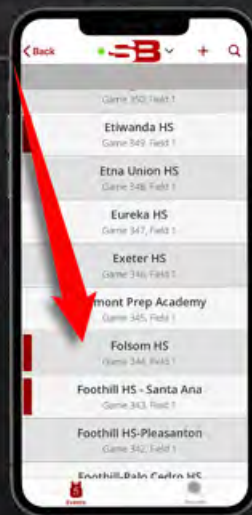

NATIONAL PREPS

MOBILE SCOUTING APP

Introducing the National Preps-SportsBoard (NP-SB) Mobile App, the first mobile app that:

- Is accessible with or without connectivity (on the field, in the office, in a basement or a cinderblock building; anywhere with challenging connectivity conditions).
- Allows your coaches to collect videos, photos, notes & measurements during open evaluation & recruiting periods using our App vs doing the same and texting the data in to your staff.

SEARCH STATE & SCHOOL

- After you send us an export from your recruiting database of all of the prospects on your recruiting board, we will import that list into your private NP-SB account (a completely different account from the account you have for NP's scouting service). Your prospect list will be organized by State.
- When a coach goes on the road, select the State where the high schools are located.
- After selecting California, the high schools which your recruits play for appear on the screen.